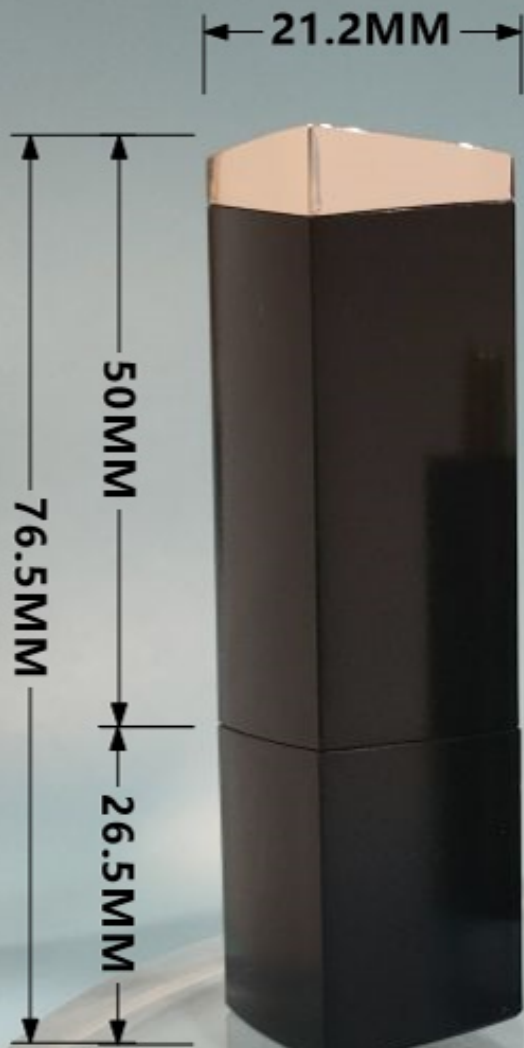

SIZE

capacity: 3.8g

NO.JT3001

SIZE

capacity: 3g

NO.LS1404

SIZE

capacity: 3g

NO.LS1406

SIZE

capacity: 3g

NO.LS1408

SIZE

capacity: 3g

NO.LS1409

SIZE

|13.8MM|

NO.LS8407

SIZE

NO.LS8408

size

NO.LS8410

23.6MM

68.6MM
40MM
28.6MM

NO.LS8412

SIZE

NO.LS8413

SIZE

106MM

53MM

53MM

24.3MM